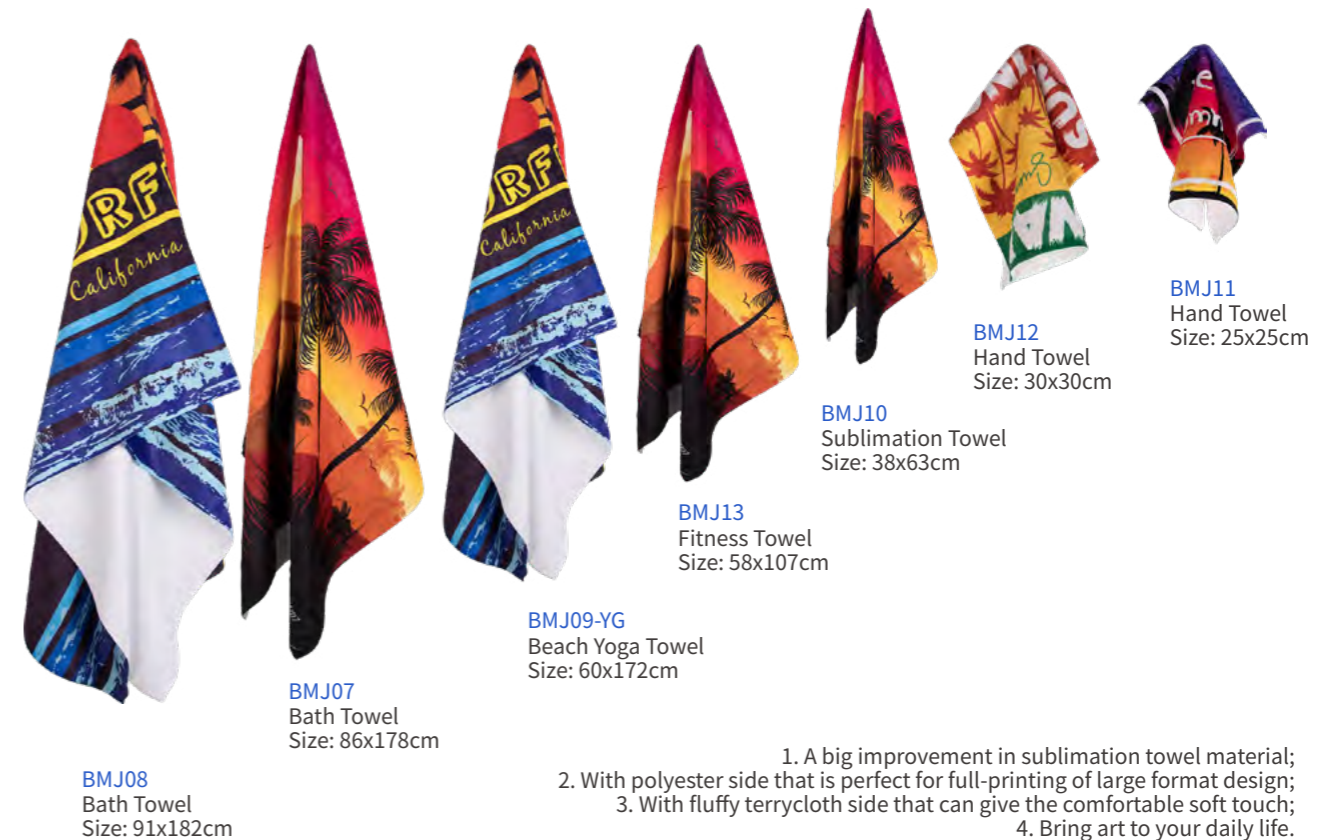

Item No.	Material	Size
E-BZ03	Peach Skin	41x39cm
E-BZ06	100% Polyester	41x39cm

Pillow Cover (37x37CM)

Pillow Cushion: BZ6ZX

Item No.	Color	Item No.	Color
BZ6-LG	Light Green	BZ6-R	Red
BZ6-LB	Light Blue	BZ6-Y	Yellow
BZ6-P	Pink		

Car Pillow Cover (20x28cm)

Item No.	Material	Item No.	Material
CZ-FB2028	Canvas	CZ-SD2028	Satin
CZ-TPR2028	Peach Skin	CZ-XW2028	Polyester

Pillow Cover (20x20CM)

Item No.	Material	Item No.	Material
BZ2020ST	Satin	E-BZ042020	Peach Skin
E-BZ052020	Polyester	E-BZ132020	Canvas

E-BZ17
Pillow Cover(Canvas-Like)
Size: 40x40cm

E-BZ18
Pillow Cover (Double-Sided Plush)
Size: 40x40cm

Sublimation Towels

BMJ08
Bath Towel
Size: 91x182cm

BMJ07
Bath Towel
Size: 86x178cm

BMJ09-YG
Beach Yoga Towel
Size: 60x172cm